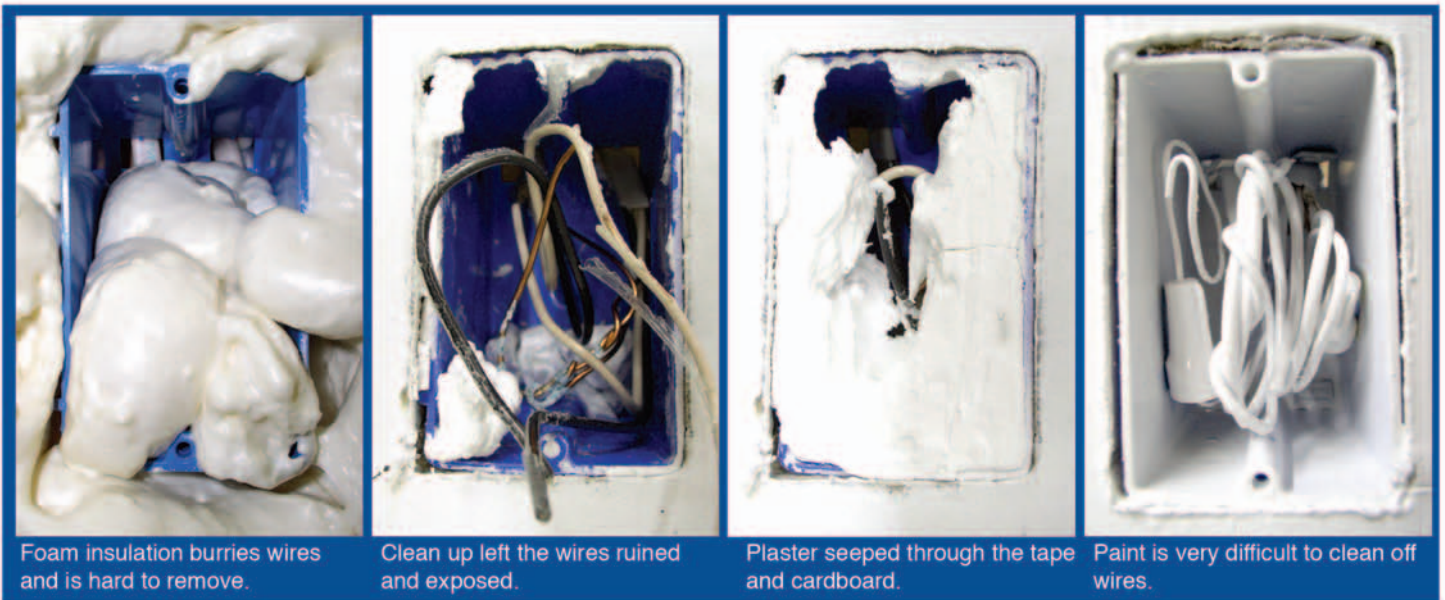

## Save Money Eliminate Post Job Clean-Up

Prevent wire damage caused by routers, spray paint, plaster, cutting tools and spray foam insulation. Stop searching for buried boxes. You work hard to keep your jobs profitable. Why allow board hangers to double the time it takes you to complete your work and collect your money?

Electrician designed Compa Covers are durable, reusable and inexpensive. The simple, easy-to-use solution saves you from fire hazard caused by chewed up wires, time lost finding and digging out buried boxes and the loss of customer confidence due to call backs and delays.

Which bucket would you rather carry up 4 floors?

Snap-in,  
snap-out  
installation.

**Heavy Duty Polycarbonate**  
is strong enough to hold out  
cutters and routers.

**Bright Colors**  
make it easier to locate  
boxes partially obscured by  
plaster and paint.

**Raised Handle**  
provides easy removal and  
also alerts board hangers  
that there is a box under-  
neath.

**Flush Front Surface**  
forces cutting tools away  
from the wire box.

Foam insulation buries wires  
and is hard to remove.